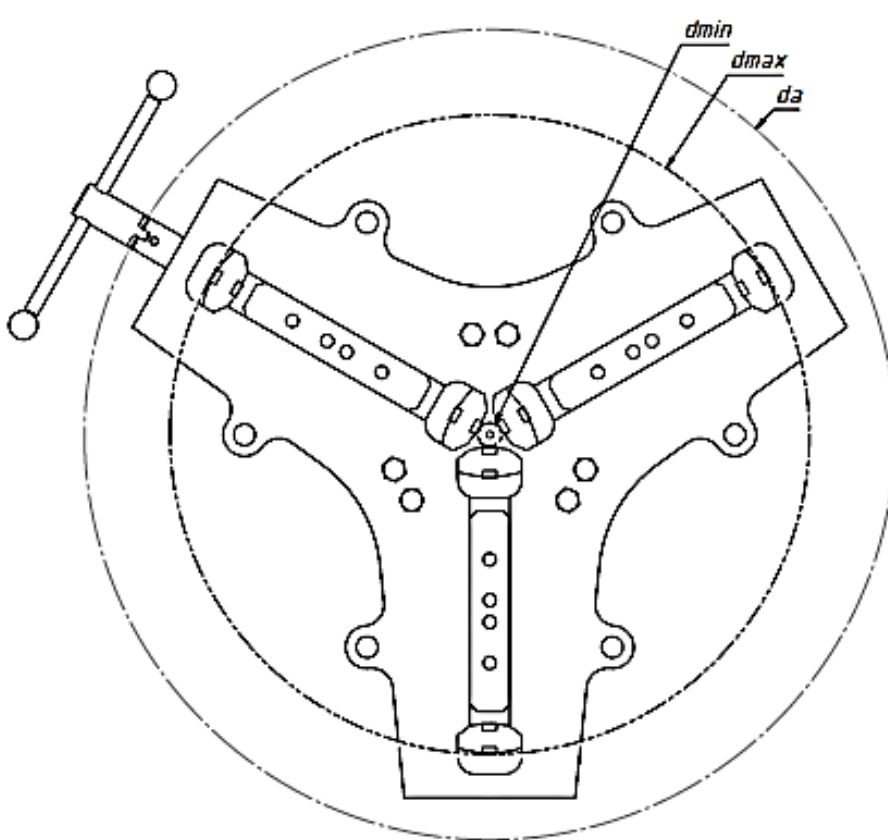

ABOUT PRODUCT

Technical Details :

Model : BGR	Symb.	Unit	BGR-1
Chuck Diameter	$\varnothing da$	mm	1100
Min. Rotating Diameter	$\varnothing dmin$	mm	55
Max. Rotating Diameter	$\varnothing dmax$	mm	935
Height	L	mm	255
Weight		kg	200