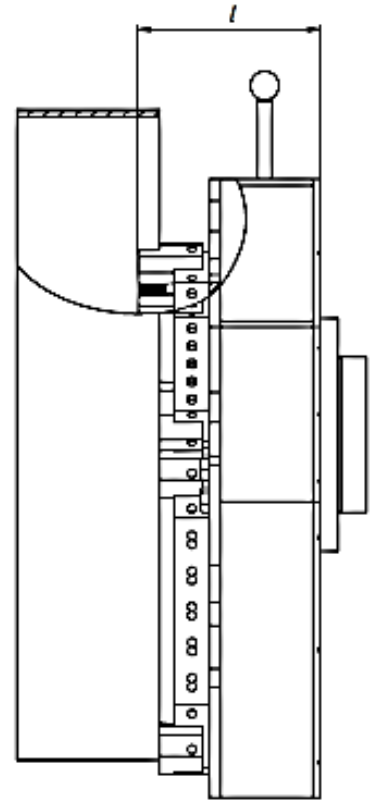

ABOUT PRODUCT

Technical Details :

Model : BGR	Symb.	Unit	BGR-1
Chuck Diameter	$\varnothing da$	mm	1100
Min. Rotating Diameter	$\varnothing dmin$	mm	55
Max. Rotating Diameter	$\varnothing dmax$	mm	935
Height	L	mm	255
Weight		kg	200